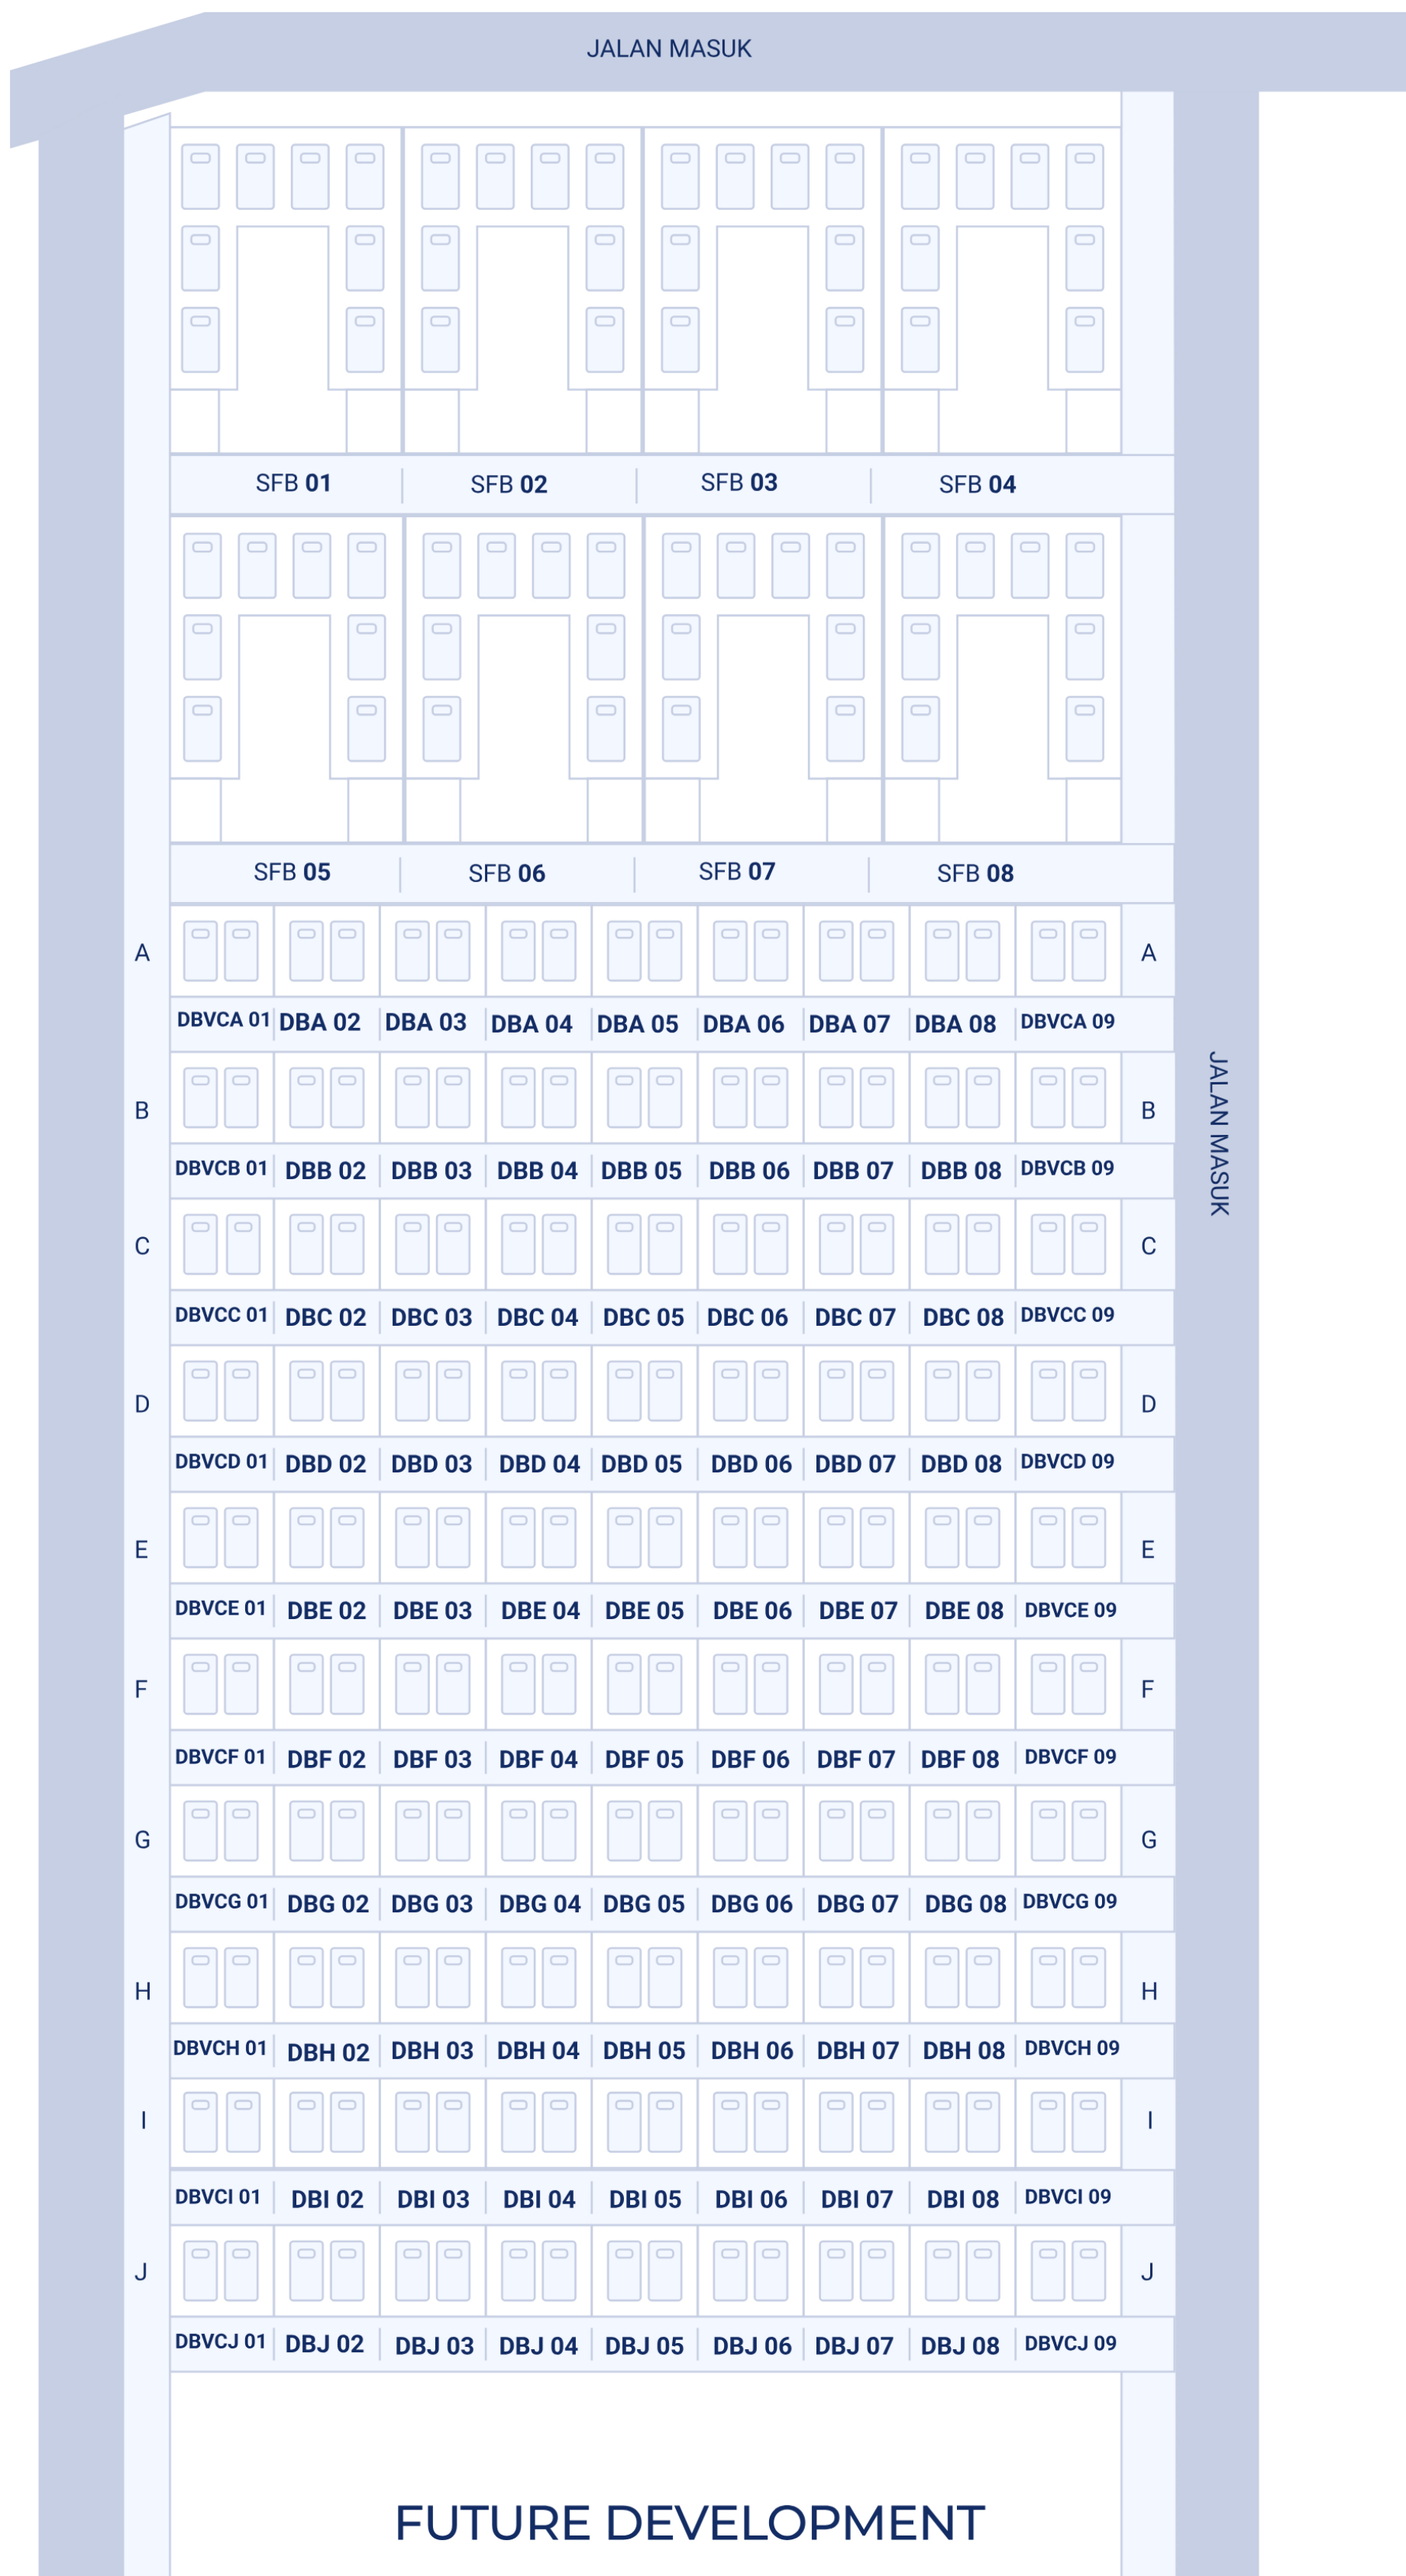

# MIIMAUZA

# FUTURE DEVELOPMENT

TYPE SFB	(8,00 x 12,00)	:	8 LOT
TYPE DOUBLE	(3,50 x 3,90)	:	92 LOT
TYPE DBVC	(3,75 x 3,90)	:	26 LOT
TYPE DBVD	(4,00 x 3,00)	:	64 LOT